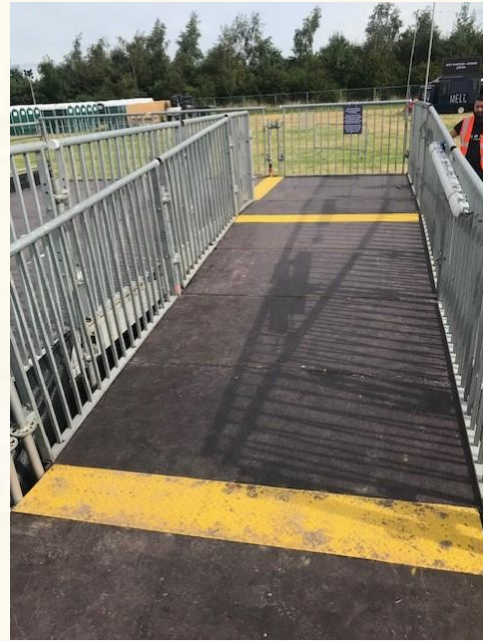

Village Green Entrance

Woodland Walk

Entrance into Accessible campsite
from Village Green and Apple Field

Little Dudes Den Field

Route through Apple Field to the
Accessible Campsite

Terrain

Main Arena Viewing Platform

Charging points

Accessible toilets at Viewing Platform

Accessible Toilets

Changing Place/High Dependency Unit

Accessible toilets in access campsite

Handwash sink

Picnic benches

Accessible shower facilities

Drinking water pipe

Accessible Campsite Facilities

Sinks for washing up, with hot water

Shuttle Service

Buggy

(from Access Campsite to Village Green)